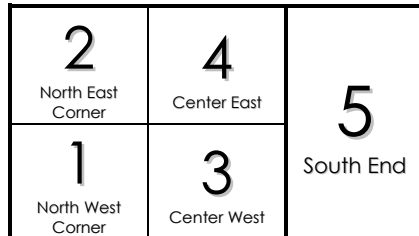

BEAUMONT SOCCER ASSOCIATION

2009

U6 Schedule

Field Sections at Gobeil Parc (Central) (1-10) and Beau Meadow Fields (11-18)

Gobeil Parc West (Central)

Gobeil Parc East (Central)

BM East

BM West

Every Saturday, after the snack break the teams will play games as follows: Field 1 plays field 2, field 3 plays field 4, and field 5 plays field 10, etc. with the exception of fields 15, 16, and 17. Teams playing on those fields will move half of team as follows: 15 to 16, 16 to 17, and 17 back to 15.